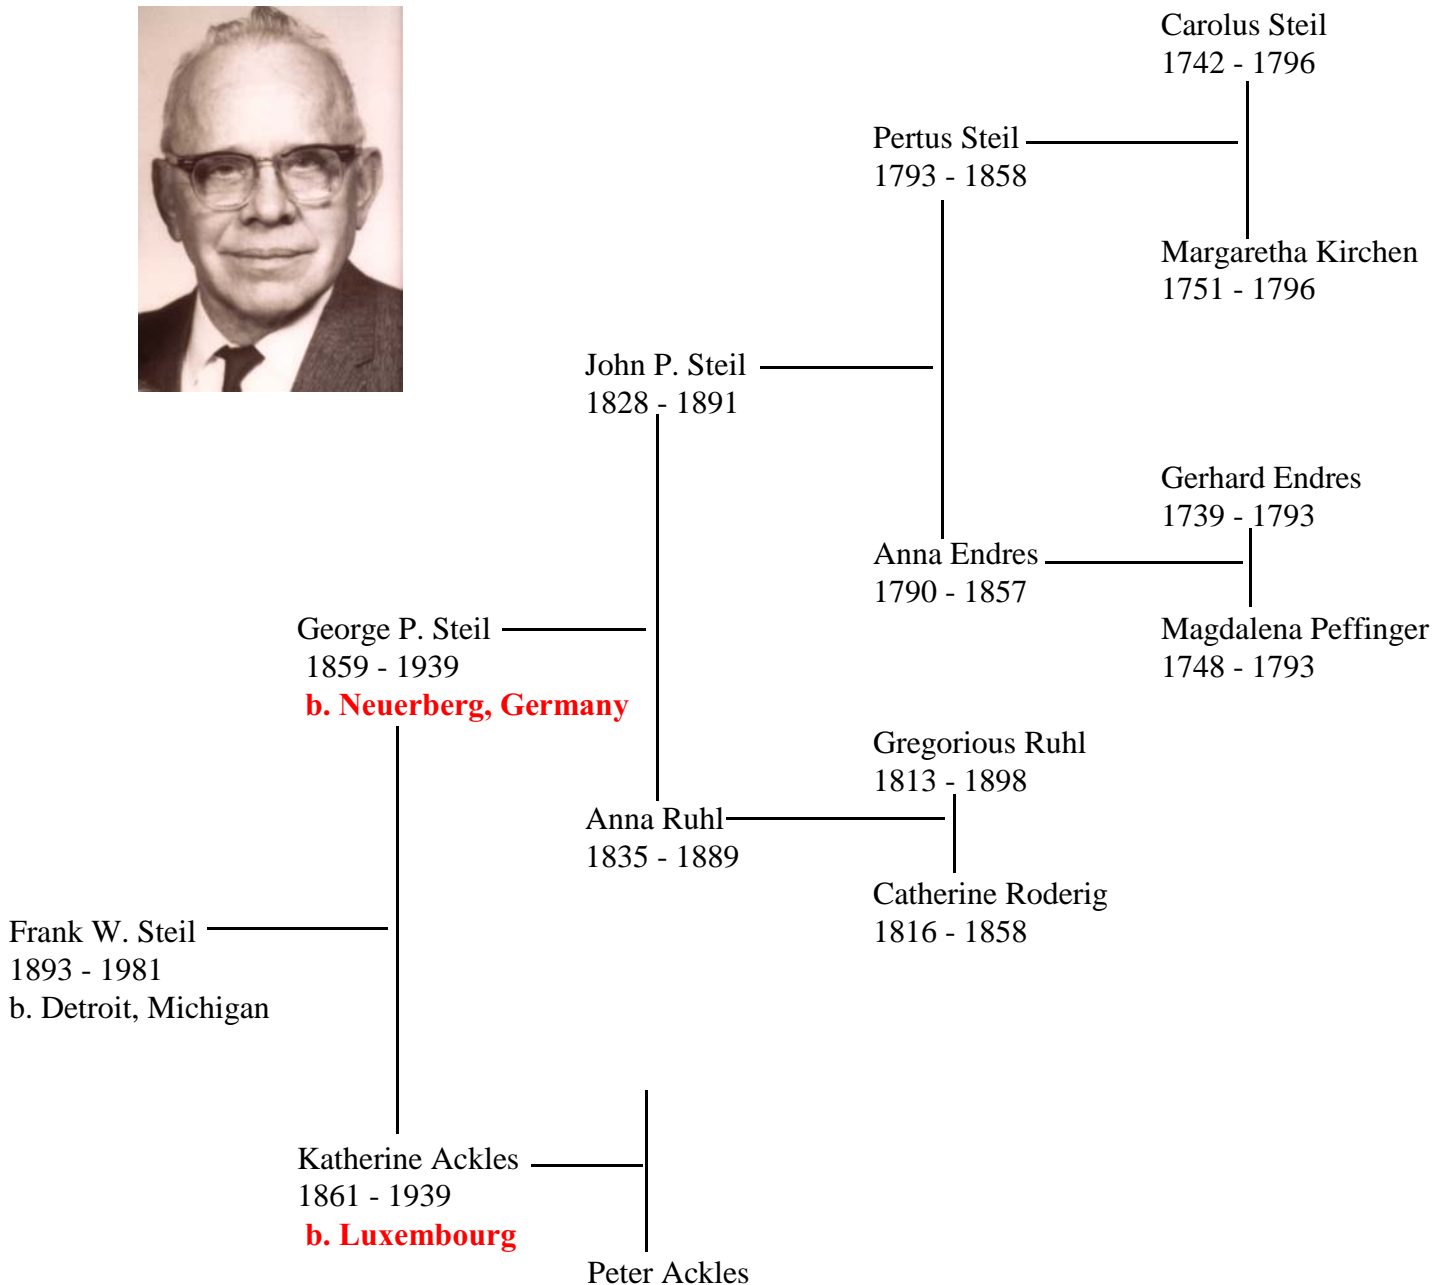

# Ancestors of Frank W. Steil

These ancestors are traced back to 1739 in Neuerburg, Germany. Neuerburg is located at the western edge of Rhineland-Pfalz, a state in the southwest part of Germany and known for its vineyards and wine making. Neuerburg is located about 12 miles from the nation of Luxembourg.

Click on a name for more information about that ancestor.