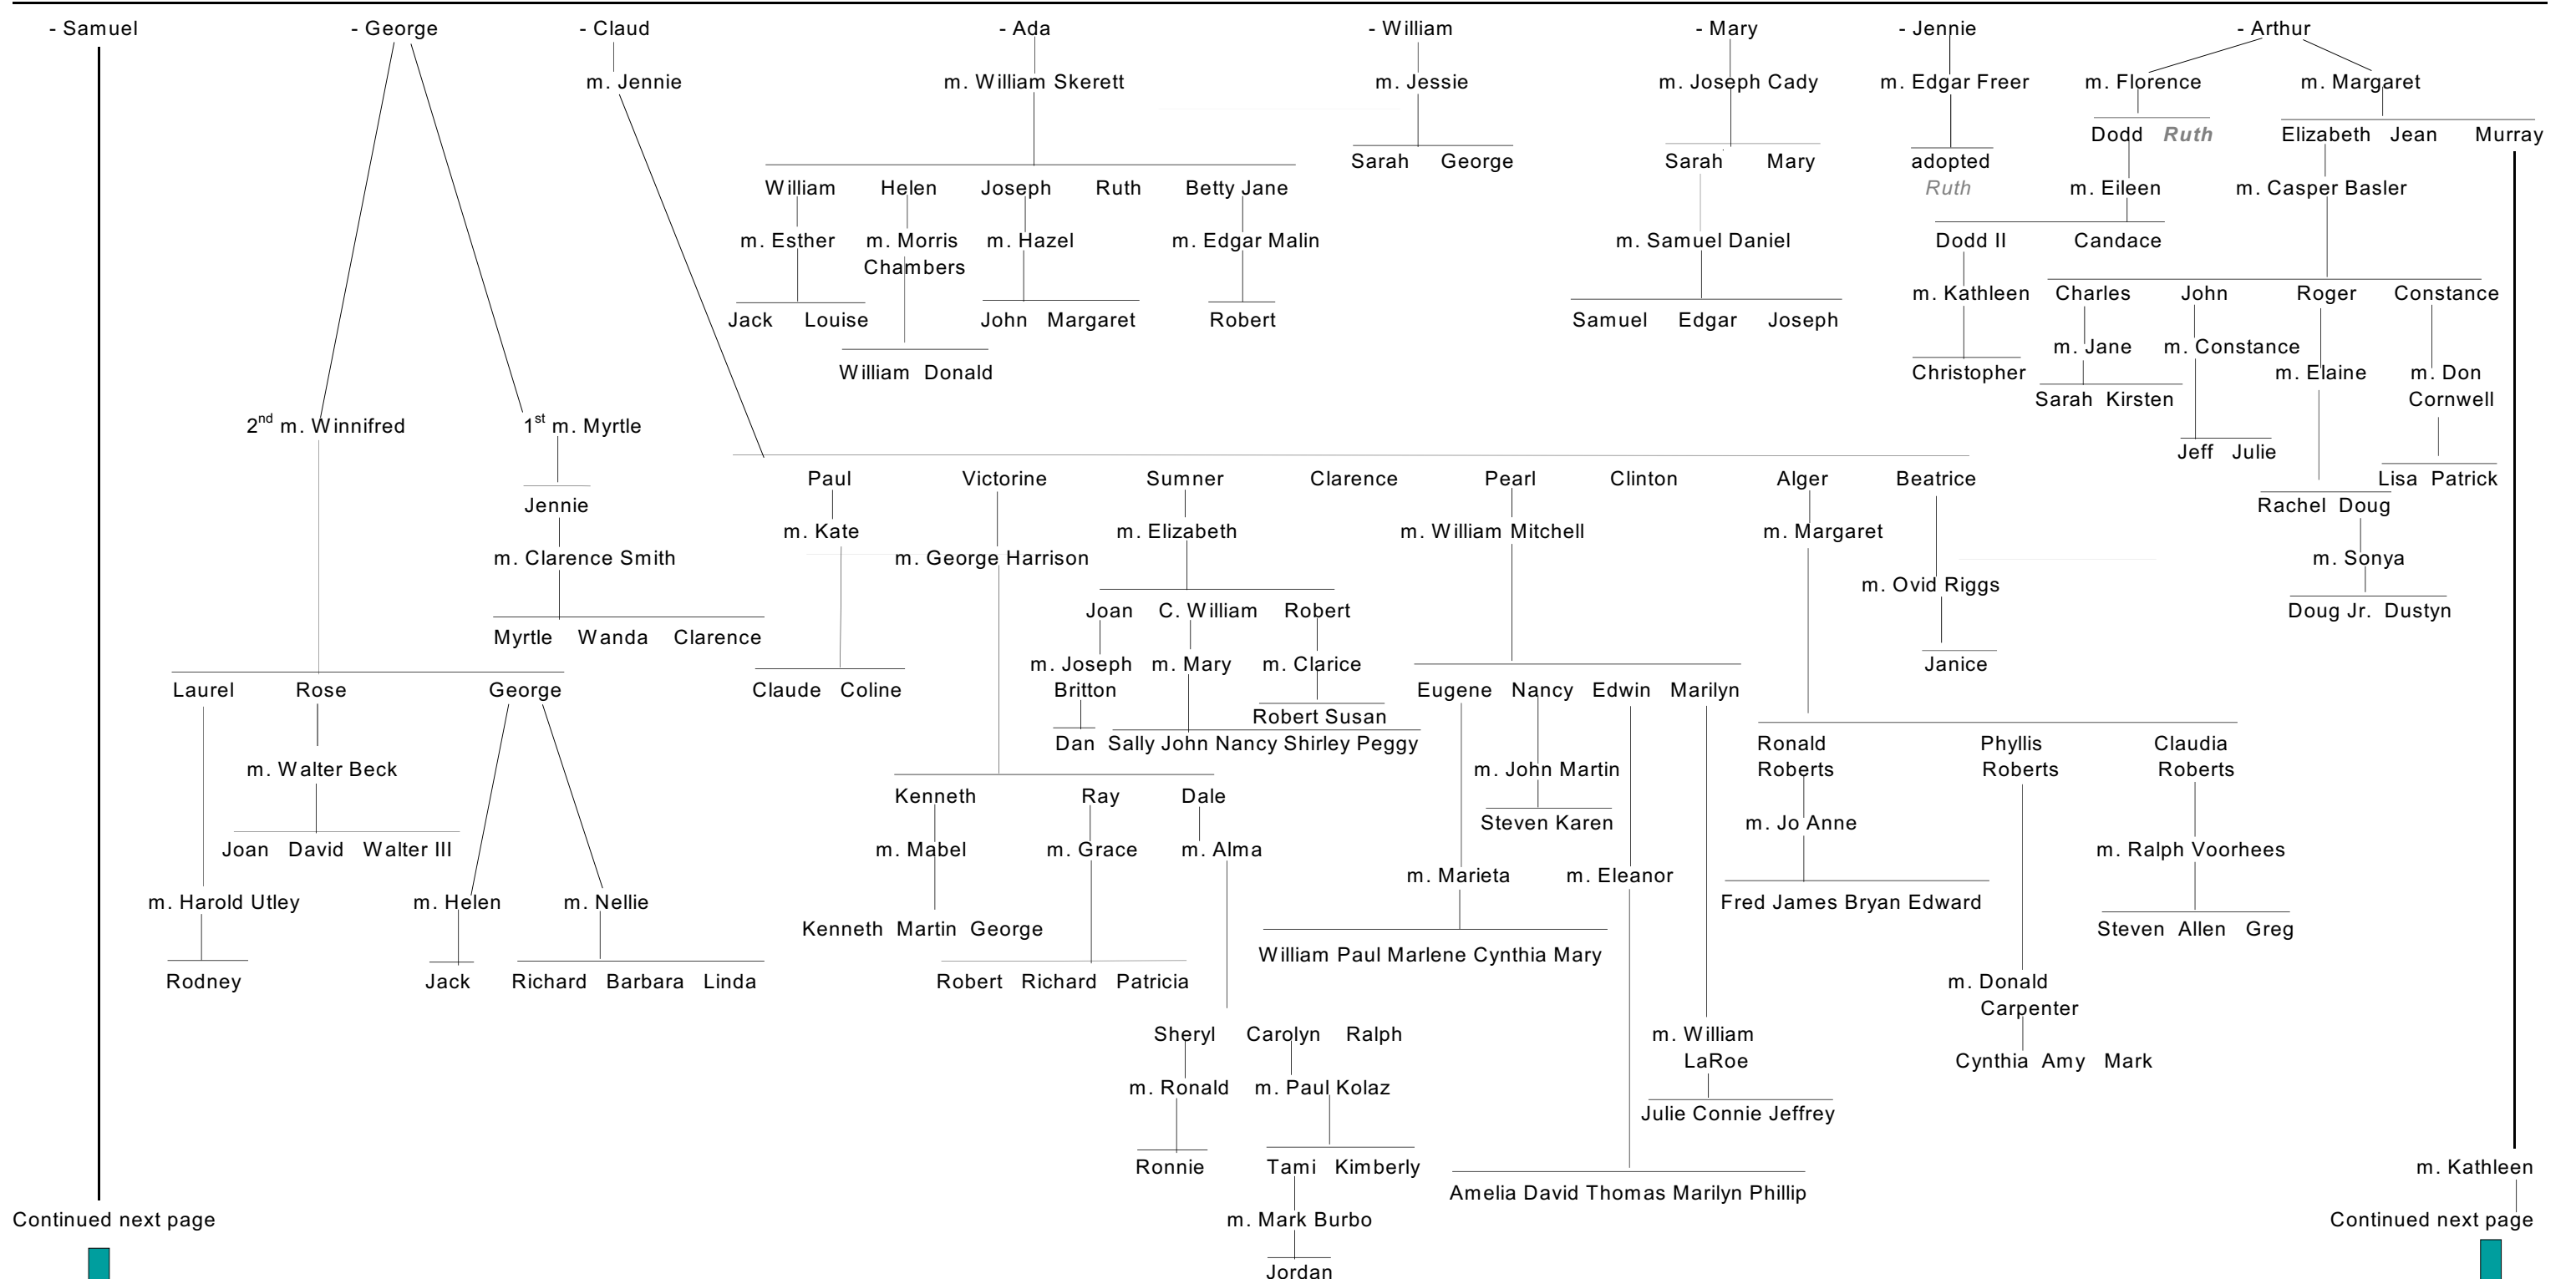

Patrick Coleman
b. 1820 Ireland

Bridget Hand
b. 1823 Ireland

Samuel Westfall
1807 - 1893 NY

Elizabeth Kipp
1812 - 1882 NY

Calvert Coleman
1843 - 1919

Sarah Westfall
1836 - 1922

Continued next page

Continued next page