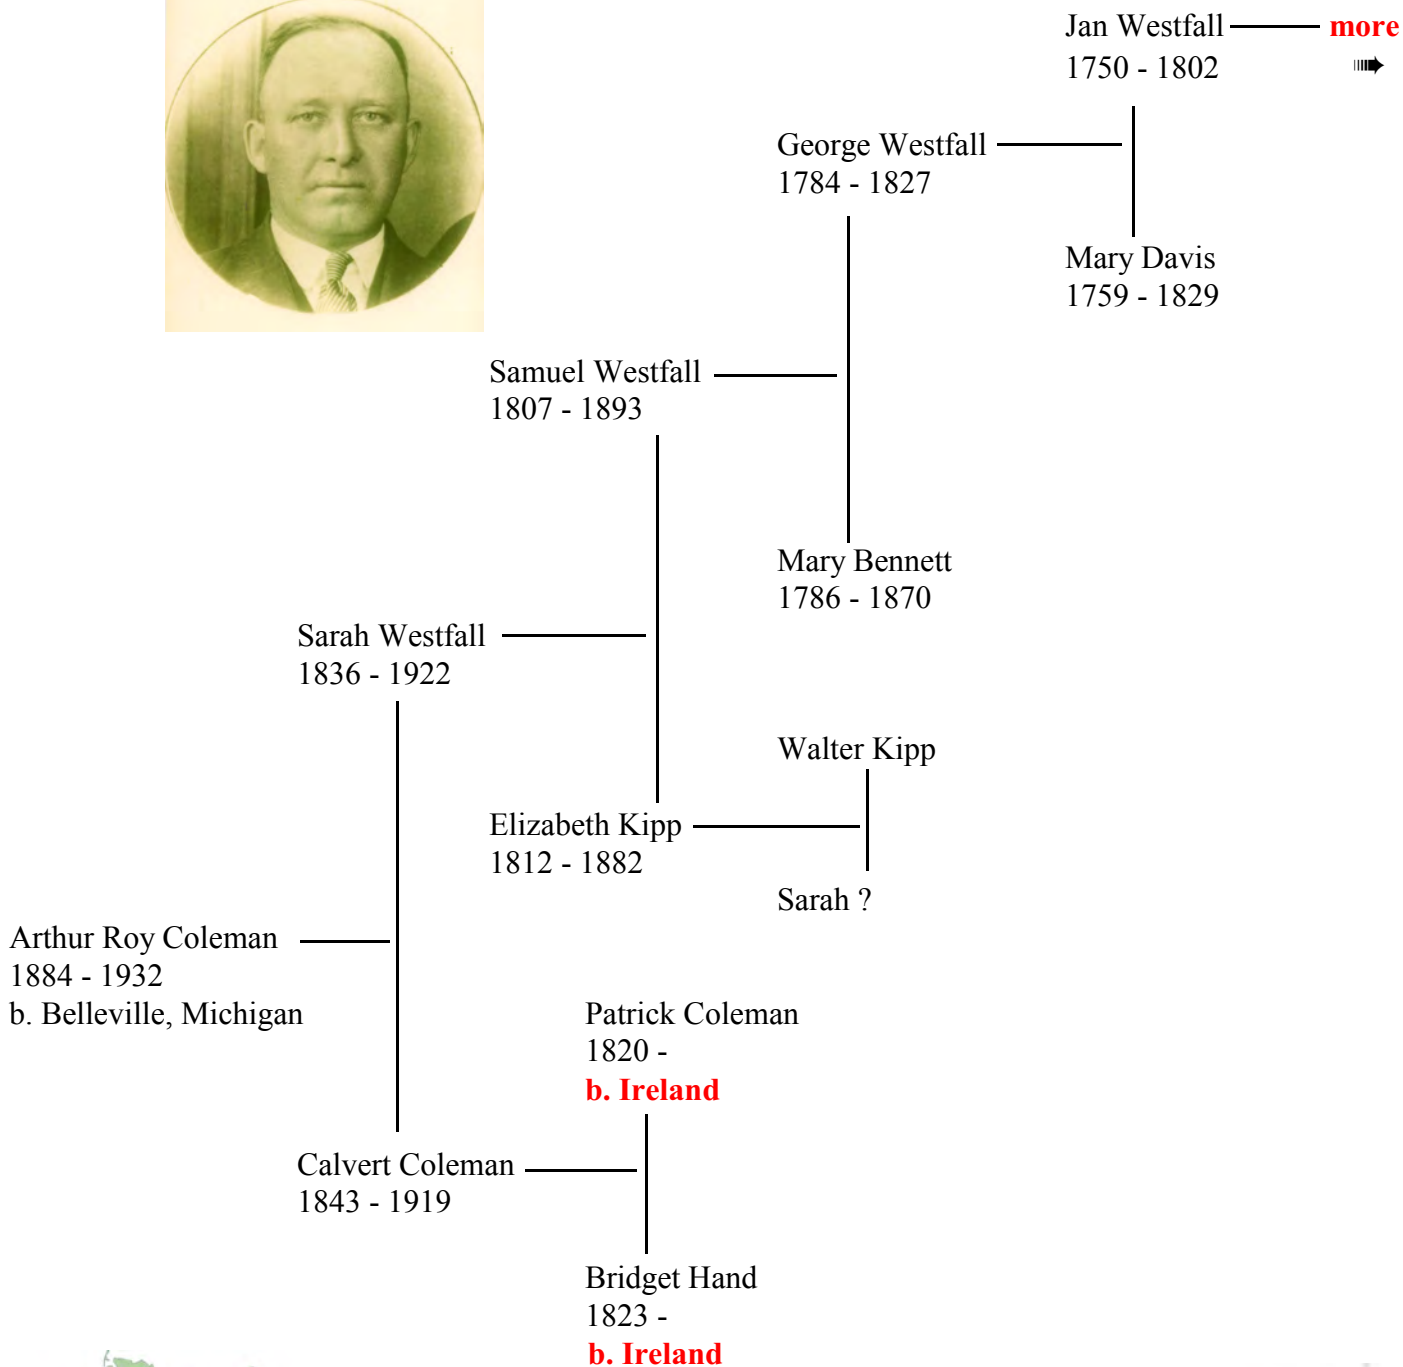

Ancestors of Arthur Roy Coleman

The paternal ancestors of Roy are traced back to 1820 in Ireland (right). His maternal ancestors (Westfall) are traced back to 1560 in Westphalia, a region in the Duchy of Saxony. It later became part of Prussia. The area is now a state (North Rhineland-Westphalia) in Germany (left).

Click on a name for more information about that ancestor.

Ancestors of Arthur Roy Coleman (continued)

The paternal ancestors of Roy are traced back to 1820 in Ireland (right). His maternal ancestors (Westfall) are traced back to 1560 in Westphalia, a region in the Dutchy of Saxony. It later became part of Prussia. The area is now a state (North Rhineland-Westphalia) in Germany (left).

Click on a name for more information about that ancestor.