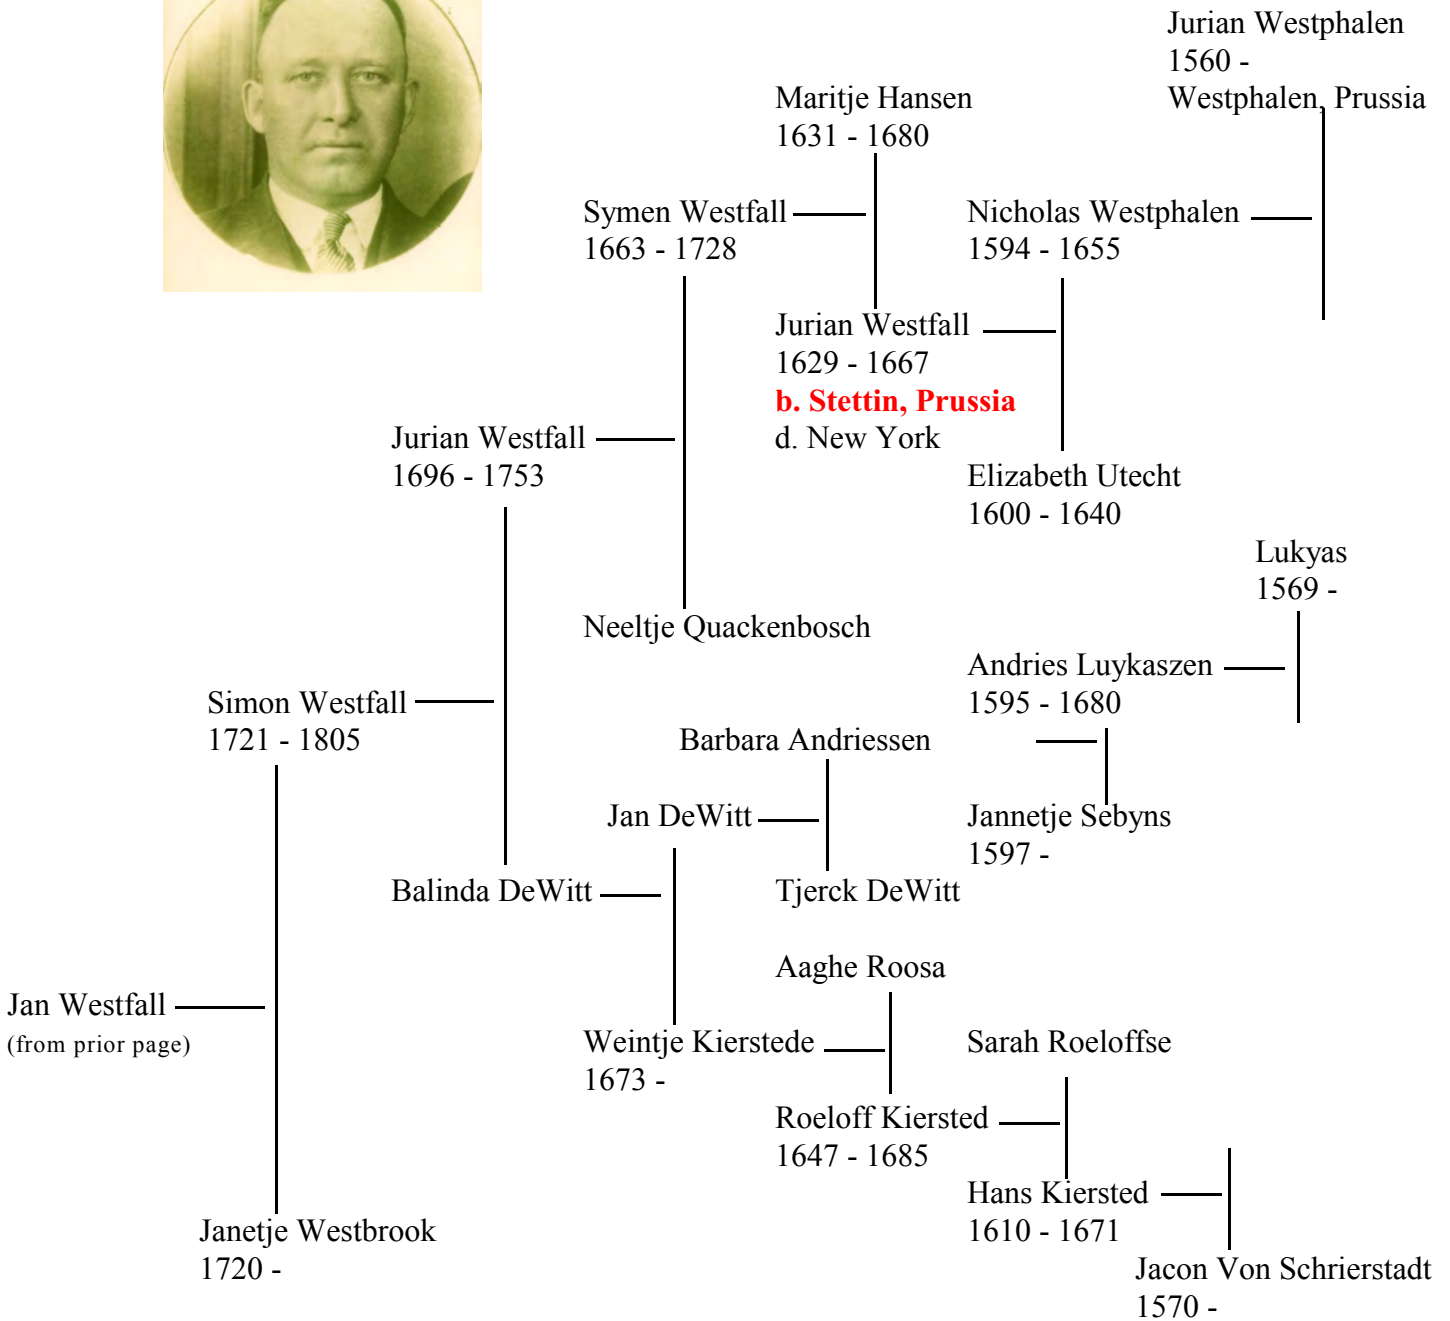

Ancestors of Arthur Roy Coleman

The paternal ancestors of Roy are traced back to 1820 in Ireland (right). His maternal ancestors (Westfall) are traced back to 1560 in Westphalia, a region in the Duchy of Saxony. It later became part of Prussia. The area is now a state (North Rhineland-Westphalia) in Germany (left).

Click on a name for more information about that ancestor.

Ancestors of Arthur Roy Coleman (continued)

The paternal ancestors of Roy are traced back to 1820 in Ireland (right). His maternal ancestors (Westfall) are traced back to 1560 in Westphalia, a region in the Dutchy of Saxony. It later became part of Prussia. The area is now a state (North Rhineland-Westphalia) in Germany (left).

Click on a name for more information about that ancestor.